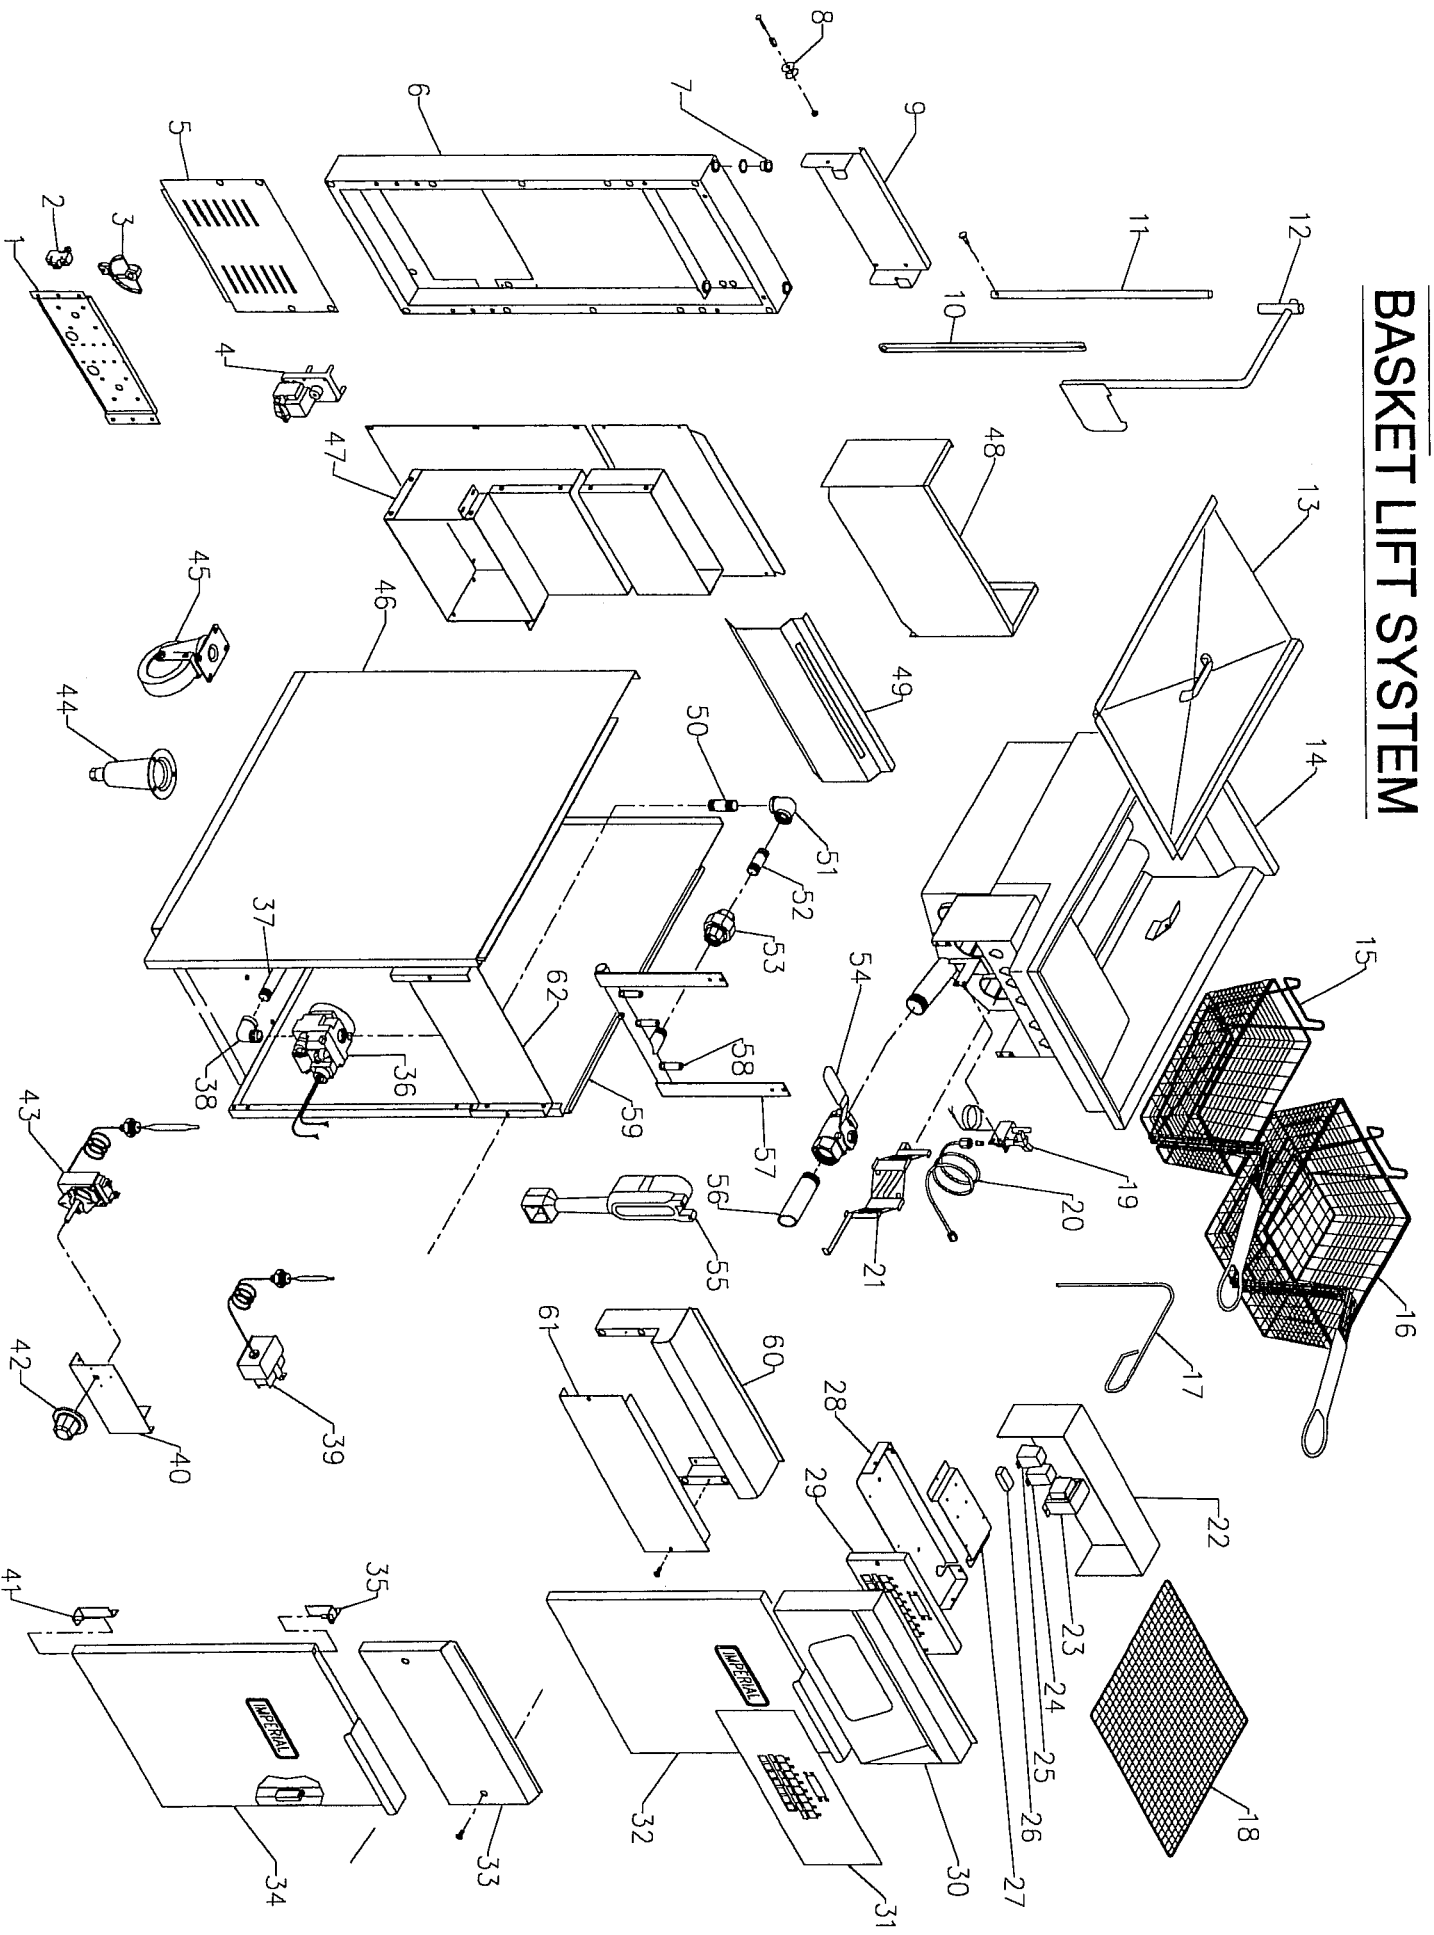

FRYER BASKET LIFT SYSTEM

IF-BL Series Fryers

ITEM NO	DESCRIPTION	PART #	40	50
1	Gear Motor mounting Bracket	28332	1	1
2	Micro Switch For Basket Lift	1998	1	1
3	Bell Crank	2003	1	1
4	Gear Motor For Basket Lift	1999	1	1
5	Gear Motor Cover	28336	1	1
6	Basket Lift Rear Panel	28338	1	1
7	Bushing For Basket Lift Arm	1841	2	2
8	Lifter Roller Guide	28339	2	2
9	Lifter Guide Front Bracket	1443	1	1
10	Lower Lifter Arm	28340	2	2
11	Top Lifter Arm	28341	2	2
12	Left Basket Lift Arm For IF-BL	1432	1	1
	Right Basket Lift Arm For IF-BL	1433	1	1
13	Vessel Vat Cover W/ Handle	28085	1	1
14	Vessel Assembly - S/S 3 Tube Fryer	28005	1	
	Vessel Assembly - S/S 4 Tube Fryer	28102		1
15	Frying Basket	2035	2	2
16	Full Size Frying Basket	2036	1	1
	Full Size Frying Basket For IFS 75	3085		
17	Goofer Rod - Declogger	28087	1	1
18	Grid Assembly - Crumb Screen/Fine Mesh	2038	1	1
***19	Pilot Burner - NAT.	0310	1	1
***	Pilot Burner - L.P.	0310 & 32105	1	1
***	Pilot Bell Orifice # 21 - NAT.	2031-2	1	1
***	Pilot Bell Orifice # 11 - L.P.	32105	1	1
20	Thermopile	1096	1	1
21	Diffuser	0308	3	4
22	Heat Shield Top For Computer Control	28042	1	1
23	Transformer	1076	1	1
24	Relay	1077	2	2
26	Relay Base	3028-2	1	1
27	Component Mount Bracket	28037	1	1
28	Heat Shield Bottom For Computer Control	28043	1	1
29	Computer Control	1178	1	1
30	Front Panel Assembly For Computer Control	28040	1	1
31	Decal - Fryer For Computer Control	1405	1	1
32	Door Assembly For Computer Control	28047	1	1
33	Front Panel	28034	1	1
34	Cabinet Door Assembly	28044	1	1
35	Upper Door Hanger	28048	1	1
36	Comb Gas Valve - NAT. (White-Rogers)	1173-WR	1	1
	Comb Gas Valve - L.P. (RobertShaw)	1174-RS	1	1
37	In Take Pipe	28334	1	1
39	Hi Limit Switch	1177	1	1
40	T-Stat/Hi Limit Bracket	28076	1	1
41	Lower Door Hanger	28050	1	1
42	Operating T-Stat - Knob Only	1176	1	1