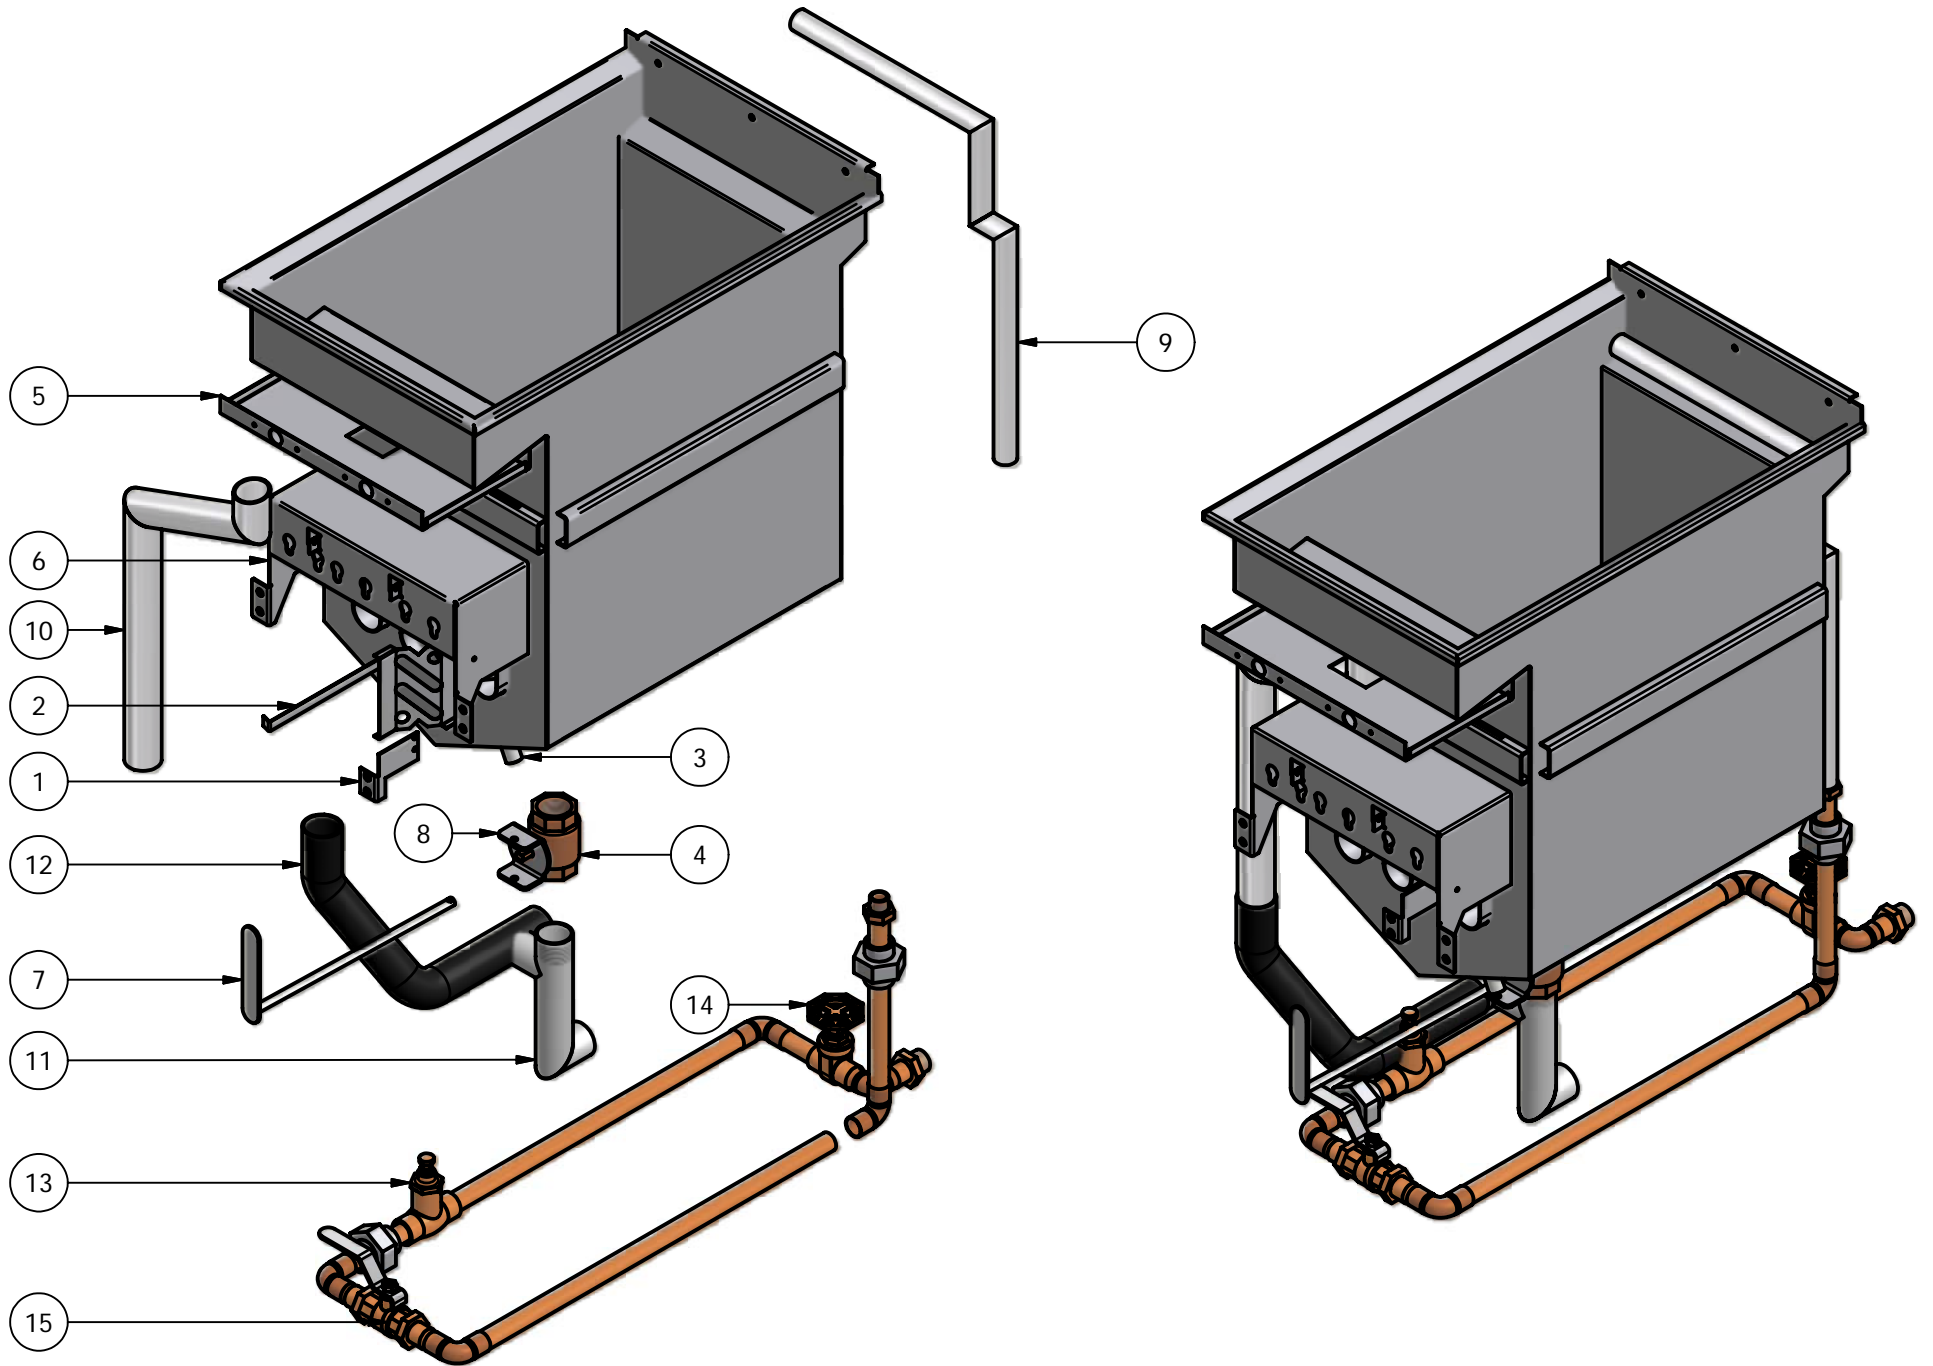

IPC- VESSEL

IPC Series Vessel Breakdown

ITEM NO	DESCRIPTION	PART #	14	18
1	Pilot Braket	28150	1	1
2	Diffuser	28160	3	4
3	1/4" S/S Coupler	32124	2	2
4	1-1/4" Water Drain Valve	36244	1	1
5	Tank Front Holder	36760	1	1
6	Burner Support	36782	1	1
7	Drain Handle	36786	1	1
8	Drain Valve Stop	36787	1	1
9	Water Spray Bar	36861	1	1
10	Water Overflow	36862	1	1
11	Drain Manifold	36863	1	1
12	Flexible Drain Tube	36864	1	1
13	Water Pressure Regulator	36242	1	1
14	3/4" Main Water Valve	36243	1	1
15	3/4" On/Off Water Valve	36245	1	1
	Vessel Assembly - S/S 3 Tube	36860	1	
	Vessel Assembly - S/S 4 Tube	36861		1