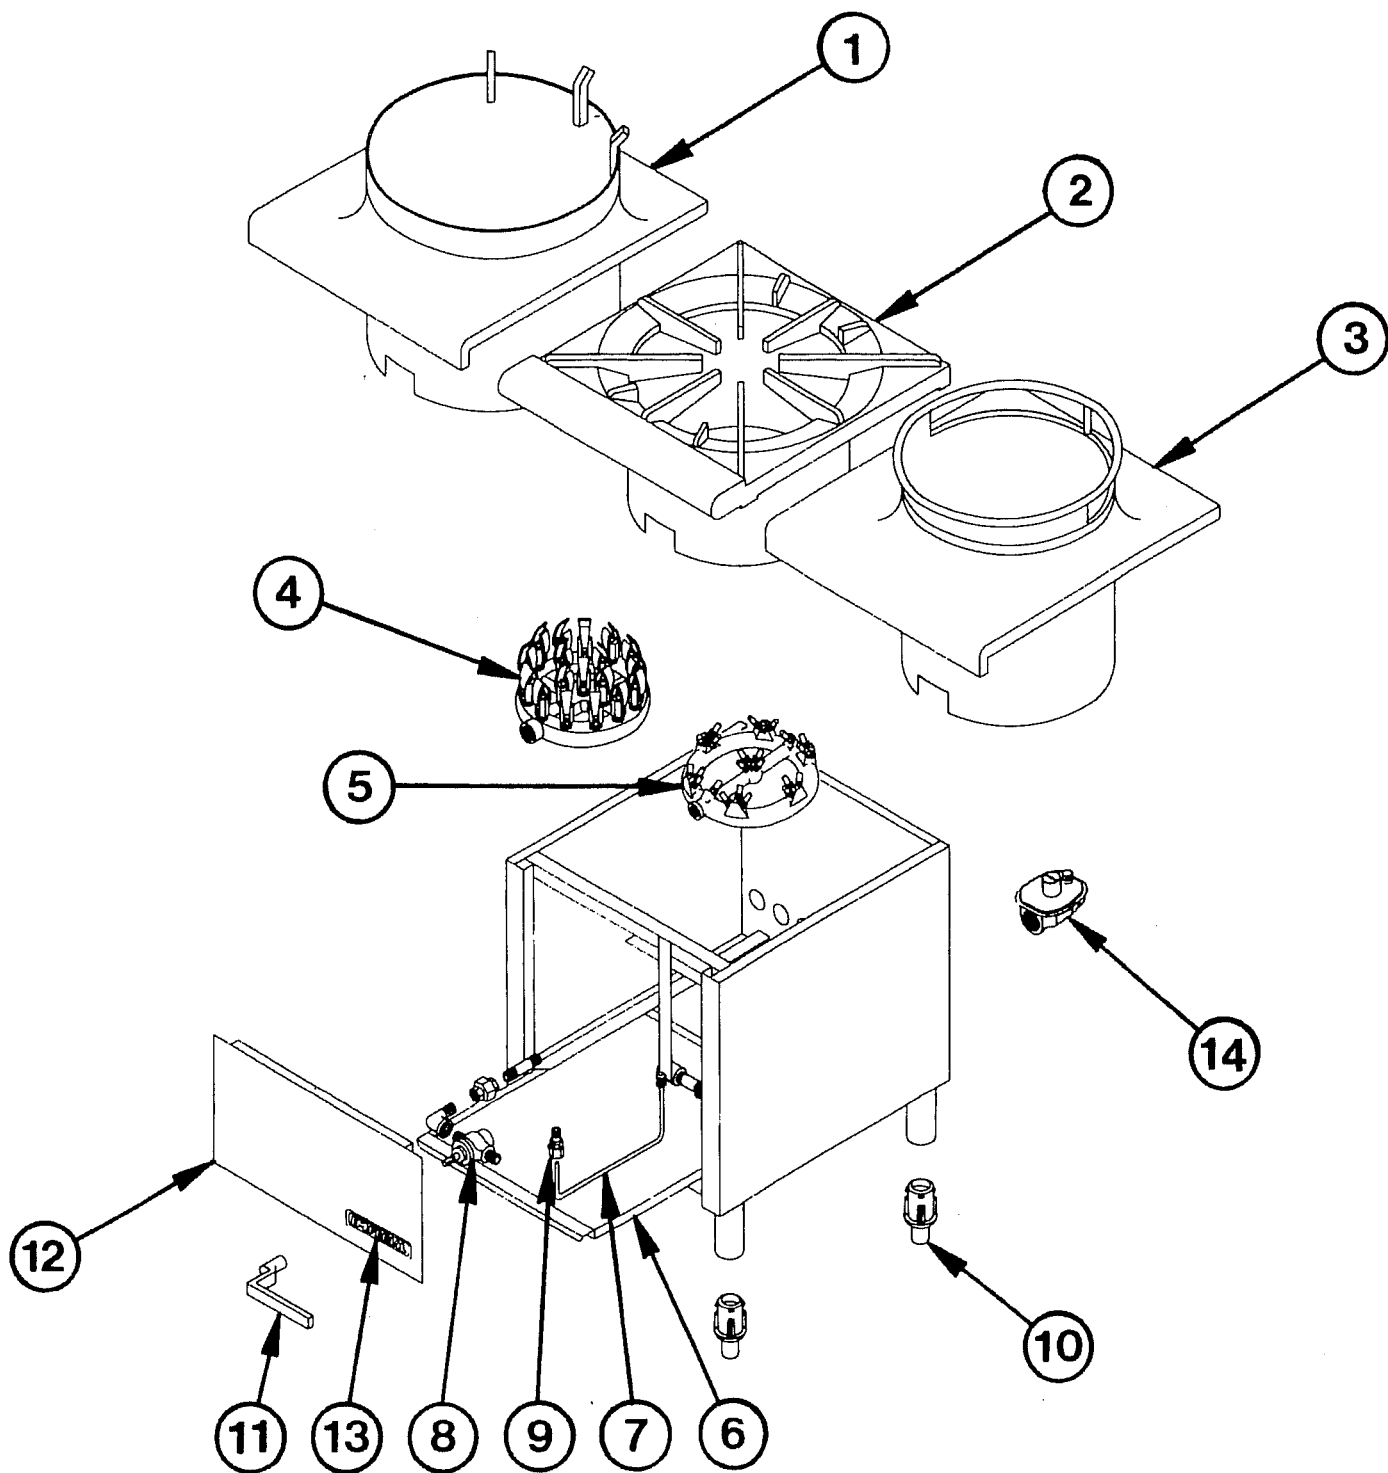

**ISPJ SERIES STOCK POT JET  
REPLACEMENT PARTS FOR ALL ISPJ MODELS**

## ISP - J SERIES

ITEM NO	DESCRIPTION	PART #	ISP-J- SP	ISP-J-SP2	ISP-J-W13	ISP-J-W16
1	Tempura Top 16"	15015	1	1	1	1
2	Stock Pot Top Grate Cast Iron	15016	1	1	1	1
3	Wok Top With Ring 13"	15017	1	1	1	1
4	Duck Jet Burner (NAT.) 18 tip	1270	1	2	1	1
	Duck Jet Burner (L.P.) 18 Tip	1271	1	2	1	1
	Duck Jet Burner Tip Only - NAT.	1602	18	36	18	18
	Duck Jet Burner Tip Only - L.P.	1603	18	36	18	18
5	Jet Burner (NAT.) 23 Tip	1272	1	2	1	1
	Jet Burner (L.P.) 23 Tip	1273	1	2	1	1
	Jet Burner (NAT.) 32 Tip	1274	1	2	1	1
	Jet Burner (L.P.) 32 Tip	1275	1	2	1	1
	Jet Burner Tip Only - NAT.	1600	23 or 32	46 or 64	23 or 32	23 or 32
	Jet Burner Tip Only - L.P.	1601	23 or 32	46 or 64	23 or 32	23 or 32
6	Crumb Tray	15010	1	2	1	1
***	Crumb Tray -2	15011		1		
***	Crumb Tray Guide	31522		2		
7	Pilot Burner Assembly	10000-18	1	2	1	1
	Pilot Burner Assembly - S/S	10000-18S	1	2	1	1
	Ferrel 3/16"	30280	1	2	1	1
	Compression Nut 3/8"	30277	1	2	1	1
8	Main Gas Valve Brass	1620	1	2	1	1
9	Adjustable Single Pilot Valve Brass	1607	1	2	1	1
10	Adjustable Bullet Foot	1045	4	6	4	4
***	Caster 6in. W / Swivel Plate	1060	4	6	4	4
***	Caster 6in. W / Swivel Plate W/Brake	1061	4	6	4	4
11	L-Shaped Handle For Gas Control	1195	1	2	1	1
	Set Screw	1909	1	2	1	1
	Pan Head Screw	1910	1	2	1	1
12	Valve Cover - S/S	15032	1	1	1	1
13	Imperial Logo	35839	1	1	1	1
	Name Plate Speed Nut	36569	2	2	2	2
14	Gas Pressure Regulator 3/4" - NAT.	1050	1	1	1	1
	Gas Pressure Regulator 3/4" - L.P.	1051	1	1	1	1