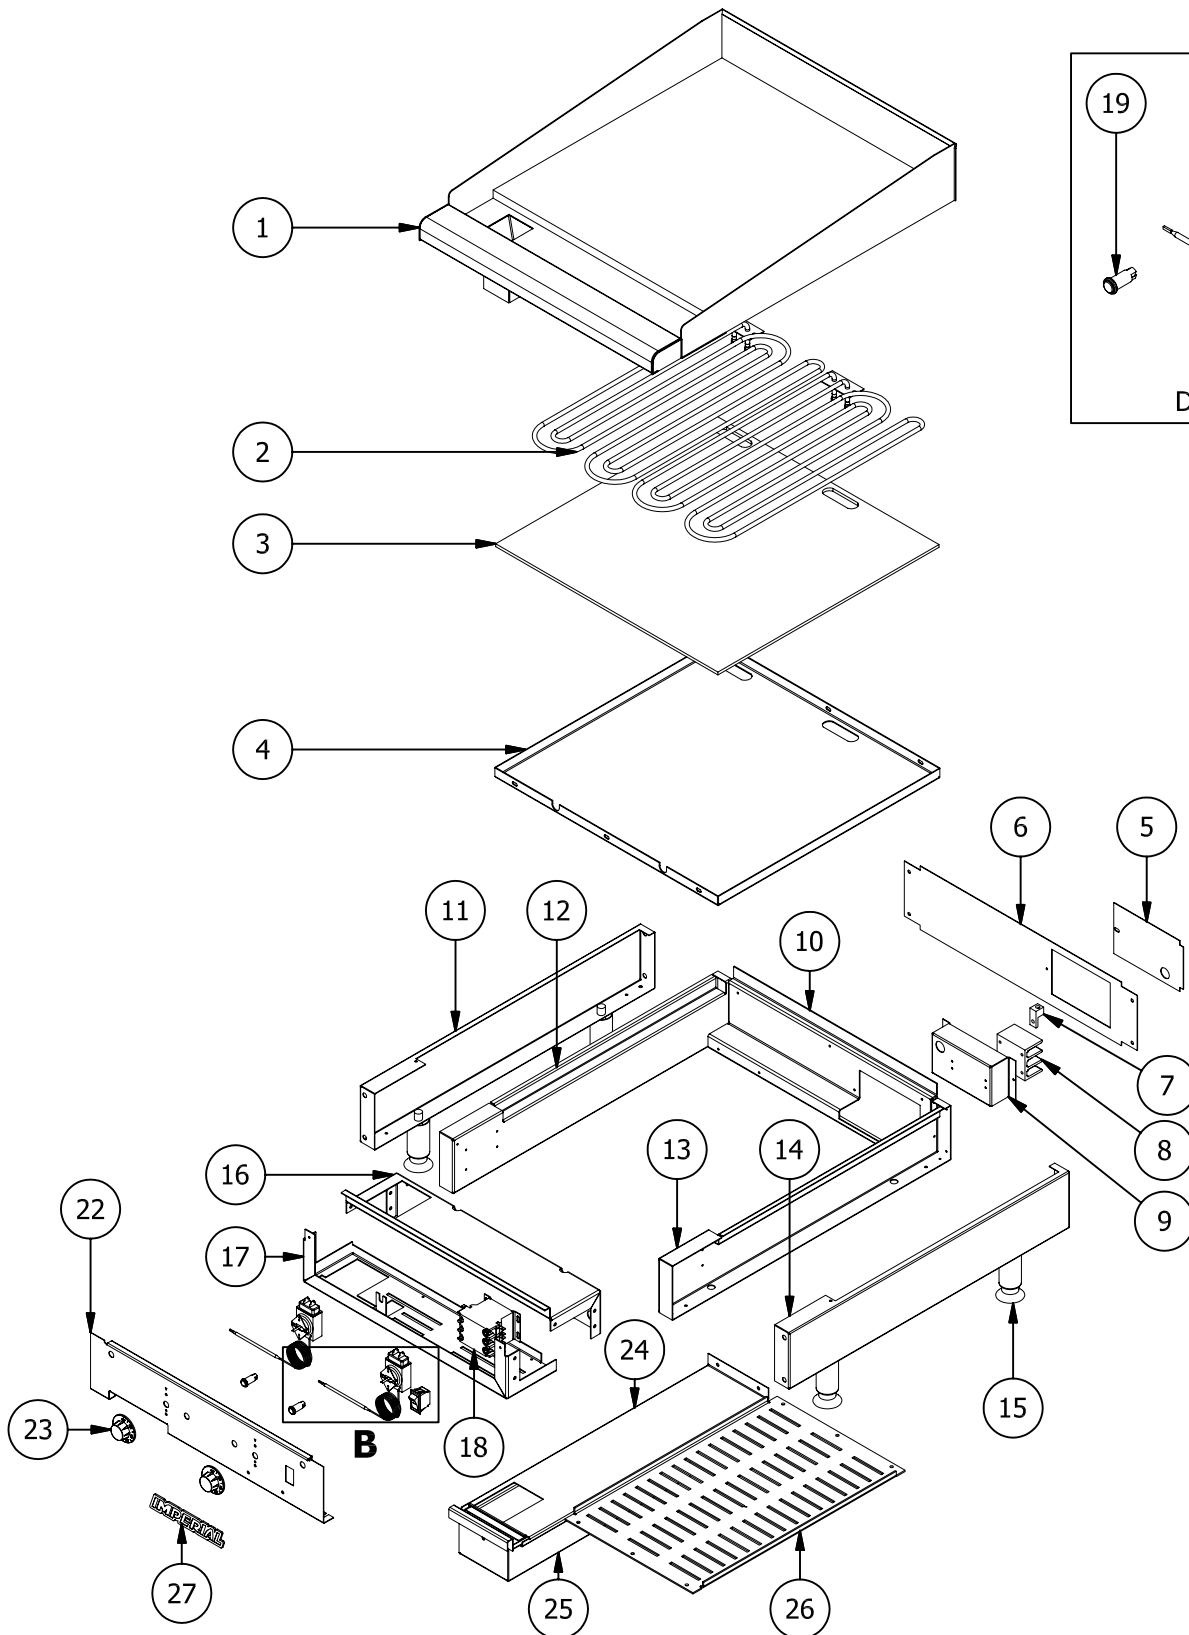

ITG- E GRIDDLE

ITGE Series - Electric Thermo Controlled Griddles

ITEM NO	DESCRIPTION	PART #	24"	36"	48"	60"	72"
1	Griddle Plate Assembly 24"	12000E	1				
	Griddle Plate Assembly 36"	12001E		1			
	Griddle Plate Assembly 48"	12002E			1		
	Griddle Plate Assembly 60"	12003E				1	
	Griddle Plate Assembly 72"	12004E					1
2	208V Griddle Heating Element	36866-208	2	3	4	5	6
	240V Griddle Heating Element	36866-240	2	3	4	5	6
	480V Griddle Heating Element	36866-480	2	3	4	5	6
3	PM Insulation Board	Call Factory	1	1	1	1	1
4	24" Heat Deflector	37036	1				
	36" Heat Deflector	37037		1			
	48" Heat Deflector	37038			1		
	60" Heat Deflector	37048				1	
	72" Heat Deflector	37053					1
5	ITG-E Back Box Cover	37042	1	1	1	1	1
6	24" Back Panel	37039	1				
	36" Back Panel	37040		1			
	48" Back Panel	37041			1		
	60" Back Panel	37049				1	
	72" Back Panel	37054					1
7	ITG-E Ground Lug	37090	1	1	1	1	2
8	ITGE/IFSE - Terminal Block	37073	1	1	1	1	2
9	ITG-E Electrical Box	37035	1	1	1	1	2
10	24" Rear Support	37029	1				
	36" Rear Support	37030		1			
	48" Rear Support	37031			1		
	60" Rear Support	37046				1	
	72" Rear Support	37051					1
11	ITG-E Side Panel Left Side	37025	1	1	1	1	1
12	ITG-E inner Side Panel Left Side	37027	1	1	1	1	1
13	ITG-E inner Side Panel Right Side	37028	1	1	1	1	1
14	ITG-E Side Panel Right Side	37026	1	1	1	1	1
15	4in Adjustable Leg	3901	4	4	4	4	4
16	24" Front Baffle	37032	1				
	36" Front Baffle	37033		1			
	48" Front Baffle	37034			1		
	60" Front Baffle	37047				1	
	72" Front Baffle	37052					1
17	24" Front Support Bottom	31159	1				
	36" Front Support Bottom	31160		1			
	48" Front Support Bottom	31161			1		
	60" Front Support Bottom	31162				1	
	72" Front Support Bottom	31163					1
18	Contactors With Box Lugs	35470	1	1	1	1	2
19	Indicator Heat Light 250V	1124-230	2	3	4	5	6
20	Thermostat	37088	2	3	4	5	6
21	ITGE/IFSE LTIL Switch	36930	1	1	1	1	1
22	Valve Cover S/S 24"	37043	1				
	Valve Cover S/S 36"	37044		1			
	Valve Cover S/S 48"	37045			1		
	Valve Cover S/S 60"	37050				1	
	Valve Cover S/S 72"	37055					1
23	Thermostat Dial	37089	2	3	4	5	6
24	Grease Can Guide L/H	31179	1	1	1	1	2
	Grease Can Guide R/H	31376	1	1	1	1	2
25	Grease Can 10 x 16	12019	1	1	1	1	2
	Grease Can 9 x 16	12020	1	1	1	1	2
	Grease Can 6" x 19-1/4" x 3"	31180	1	1	1	1	2
26	Bottom Plate 24"	31149	1				
	Bottom Plate 36"	31150		1			
	Bottom Plate 48"	31151			1		
	Bottom Plate 60"	31152				1	
	Bottom Plate 72"	31150					2
27	Small Imperial Blue Logo Plate	35839	1	1	1	1	1
	Push Nut	36569	2	2	2	2	2